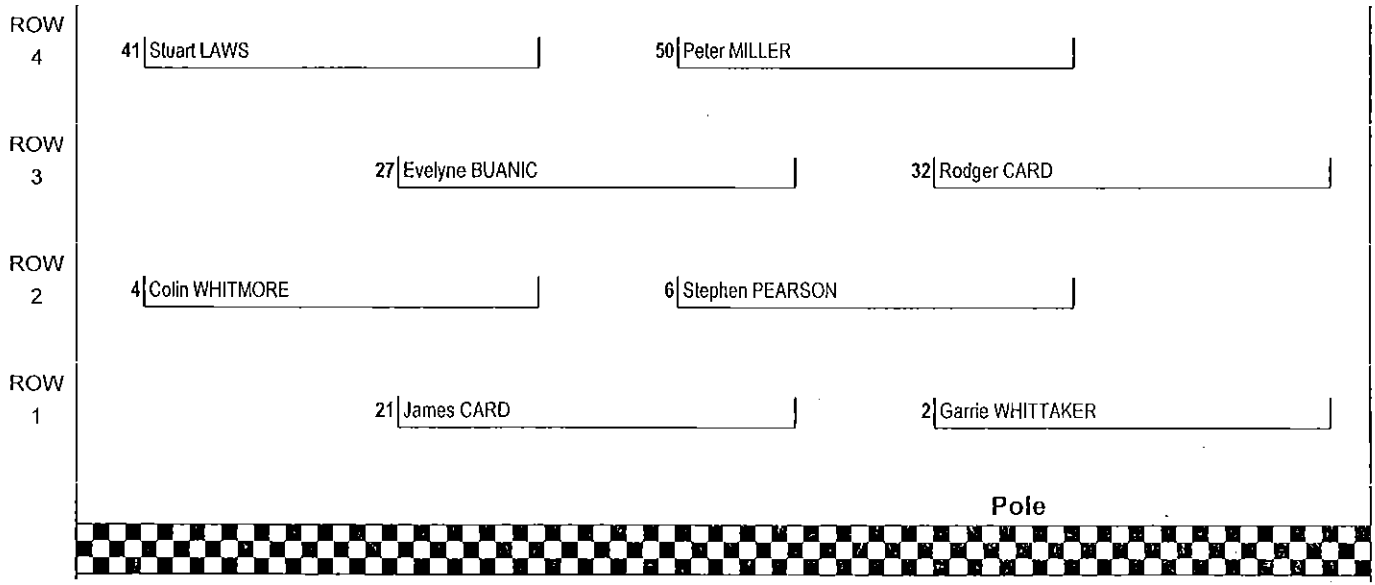

www.bmwrdc.com

Kumho BMW Championship - Classes A,B,C

RACE 3 - CLASSIFICATION

BULLETIN NO: 11

ISSUED: 12:40

POS	NO	CL	NAME	ENTRY	LAPS	TIME	GAP	DIFF	MPH	BEST	ON	
1	2	A	Garrie WHITTAKER	BMW E36 M3	13	21:34.035			79.09	1:37.083	7	
2	21	A	James CARD	BMW E46 M3	13	22:37.740	1:03.705	1:03.705	75.38	1:42.740	6	
3	6	A	Stephen PEARSON	BMW M3	13	22:38.588	1:04.553	0.848	75.33	1:42.096	4	
4	4	A	Colin WHITMORE	BMW M3	13	22:52.280	1:18.245	13.692	74.58	1:43.144	11	
5	32	B	Rodger CARD	BMW E30 M3	13	22:53.380	1:19.345	1.100	74.52	1:43.115	12	
6	27	B	Evelyne BUANIC	BMW E36 M3	12	22:10.298	1 lap	1 lap	71.01	1:49.115	5	
7	50	C	Peter MILLER	BMW E36 328i	12	22:51.946	1 lap		41.648	68.86	1:49.220	9
NOT CLASSIFIED												
DNF	41	B	Stuart LAWS	BMW E36 M3	5	9:07.133	8 laps	7 laps	71.94	1:45.308	5	
FASTEST LAP												
2	A	Garrie WHITTAKER	BMW E36 M3	7	1:37.083			81.09 mph		130.51 kph		
32	B	Rodger CARD	BMW E30 M3	12	1:43.115			76.35 mph		122.87 kph		
50	C	Peter MILLER	BMW E36 328i	9	1:49.220			72.08 mph		116.00 kph		

Weather / Track : Cloudy / Dry
These results are provisional until the conclusion of any judicial and technical matters.

Cadwell Park
Circuit Length = 2.1870 miles
Start: 12:14 End: 12:38

Clerk of Course :	Timekeeper :

www.tsl-timing.com

Printed - 12.38 Sunday, 12 June 2011